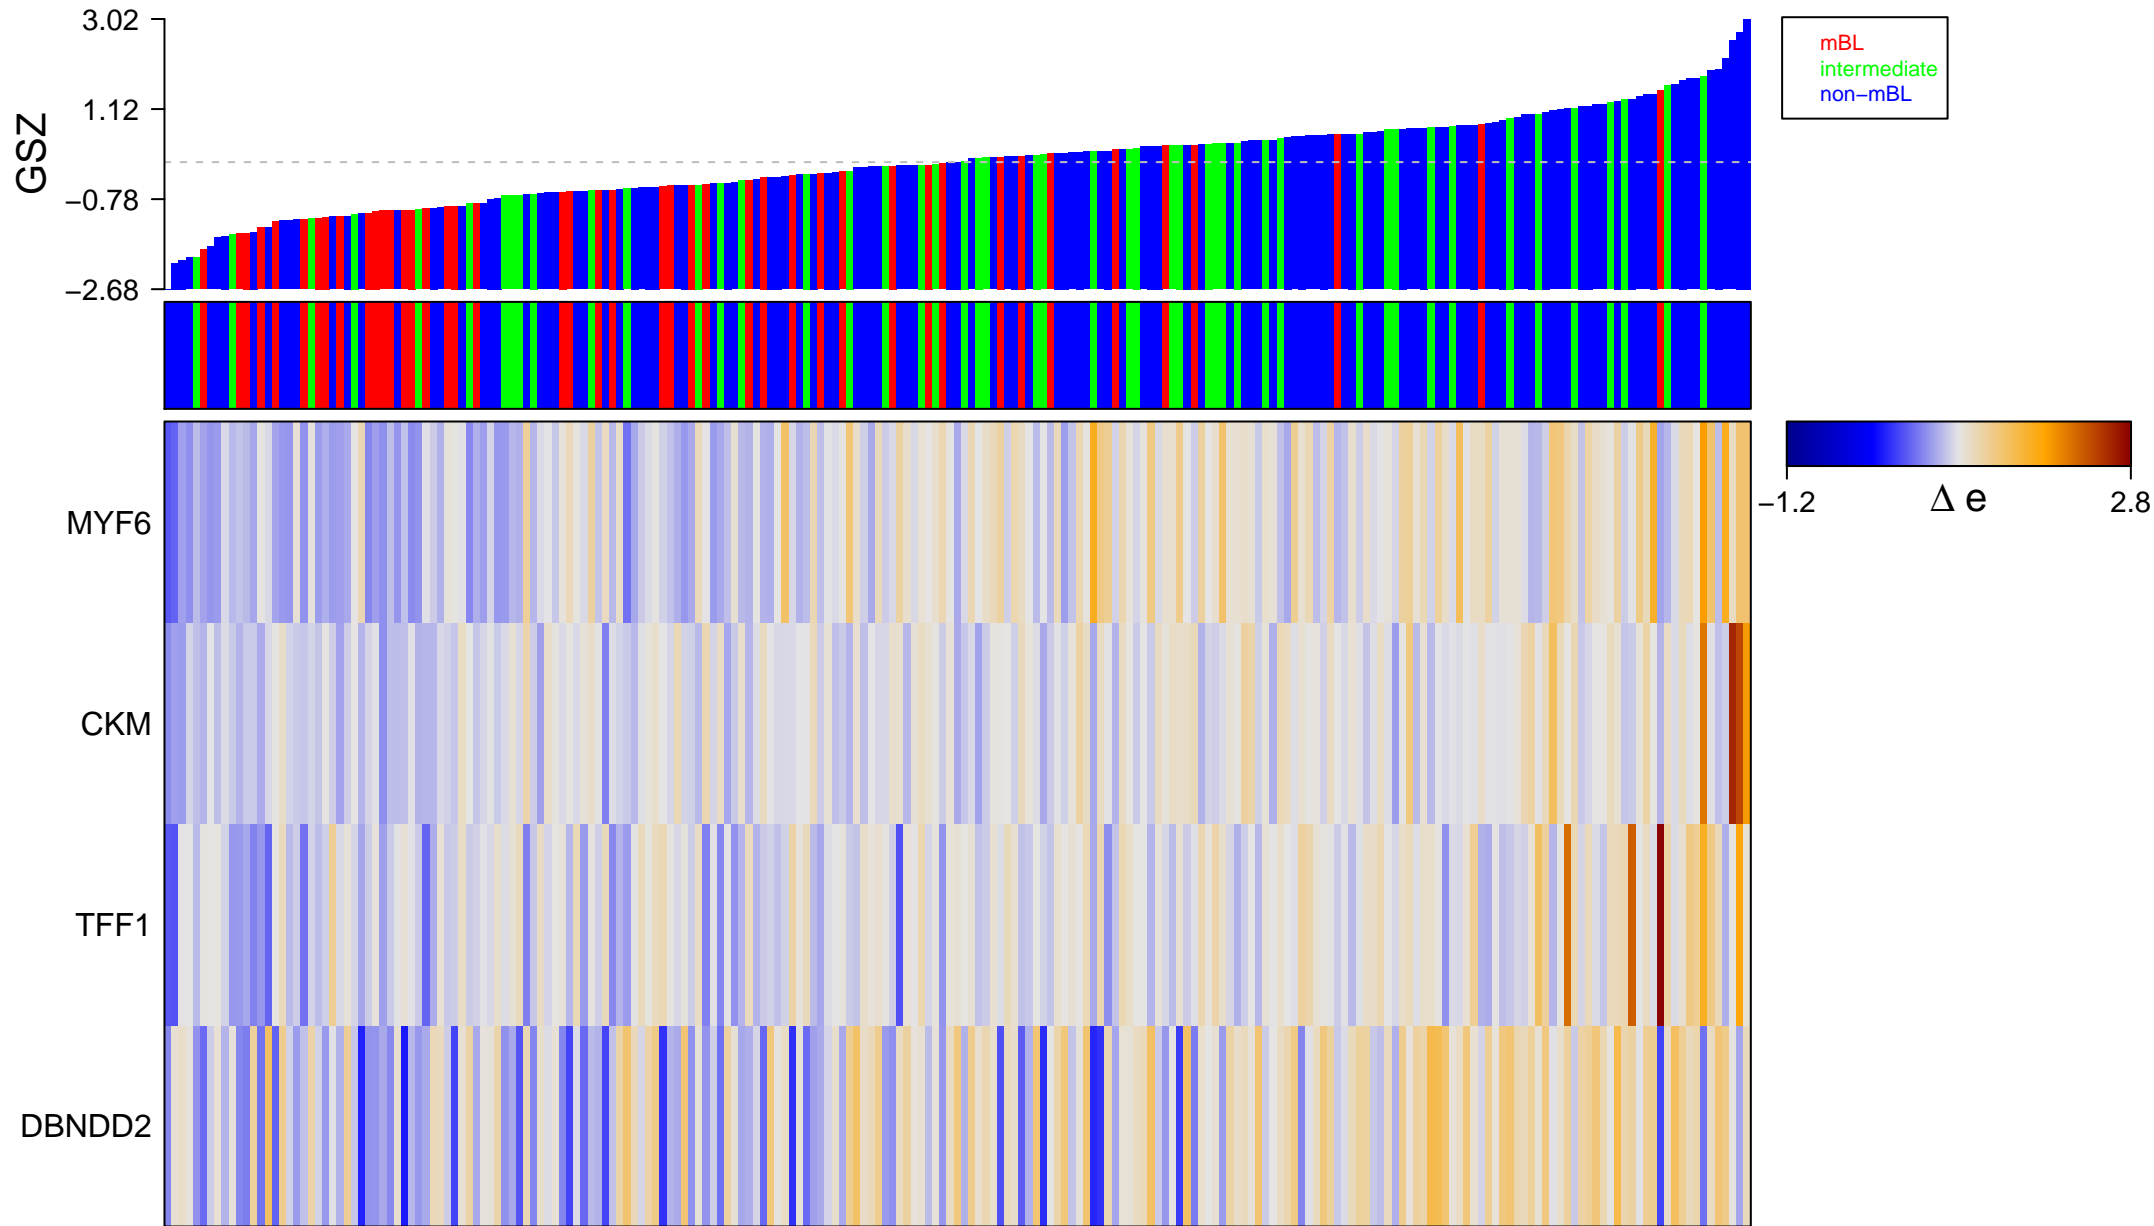

SUZUKI_CTCFL_TARGETS_UP

SUZUKI CTCFL TARGETS_UP

■ on
■ -
□ off

SUZUKI_CTCFL_TARGETS_UP